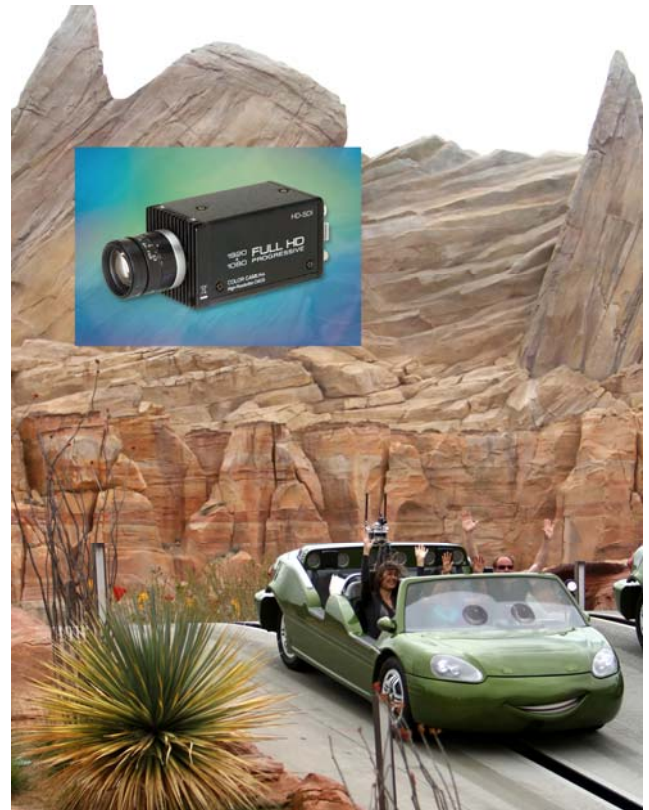

Media Contact: Marlene Moore

Smith Miller Moore / 818-708-1704

Email: Marlene@smithmillermoore.com

For Immediate Release

Toshiba Imaging's Compact IK-HR1S One-Piece, Hi-Def Cameras Used at Disney California Adventure's "Carsland" Media Day

- Aerial Video Systems (Burbank, CA) coordinated audio/visual communications for "Carsland" Media Day event

July 23, 2012 - Irvine, CA – Toshiba Imaging (www.toshibacameras.com), a leader in high definition (HD) color video imaging, was chosen by Aerial Video Systems (AVS - www.aerialvideo.com) to provide six small, one-piece, point-of-view (POV) cameras for a recent media event. Over 150 media outlets were invited to preview Disney California Adventure's "Carsland", the newest and latest attraction which was five years in the making. Aerial Video Systems was asked to coordinate all audio/visual communications for broadcast purposes from a variety of locations at the California Adventure venue. AVS equipped three of the 'Radiator Springs Racers' ride vehicles with two compact Toshiba IK-HR1S cameras each, in order to capture reactions from the broadcast media participants. The tiny cameras were mounted on the cars to capture the action and the point-of-view reaction shots of the media guests riding in the cars. The images were transmitted live via microwave to AVS' broadcast truck where they were recorded, then presented to the respective networks to be broadcast later in their news reports.

Aerial Video Systems' president Randy Hermes notes, "Toshiba's tiny POV HD camera had all the elements we required for this big media event. After careful deliberation, we selected Toshiba's single-body IK-HR1S camera for its broadcast compatibility, high-definition imaging, low-light and high-speed capabilities as well as its superior color fidelity."